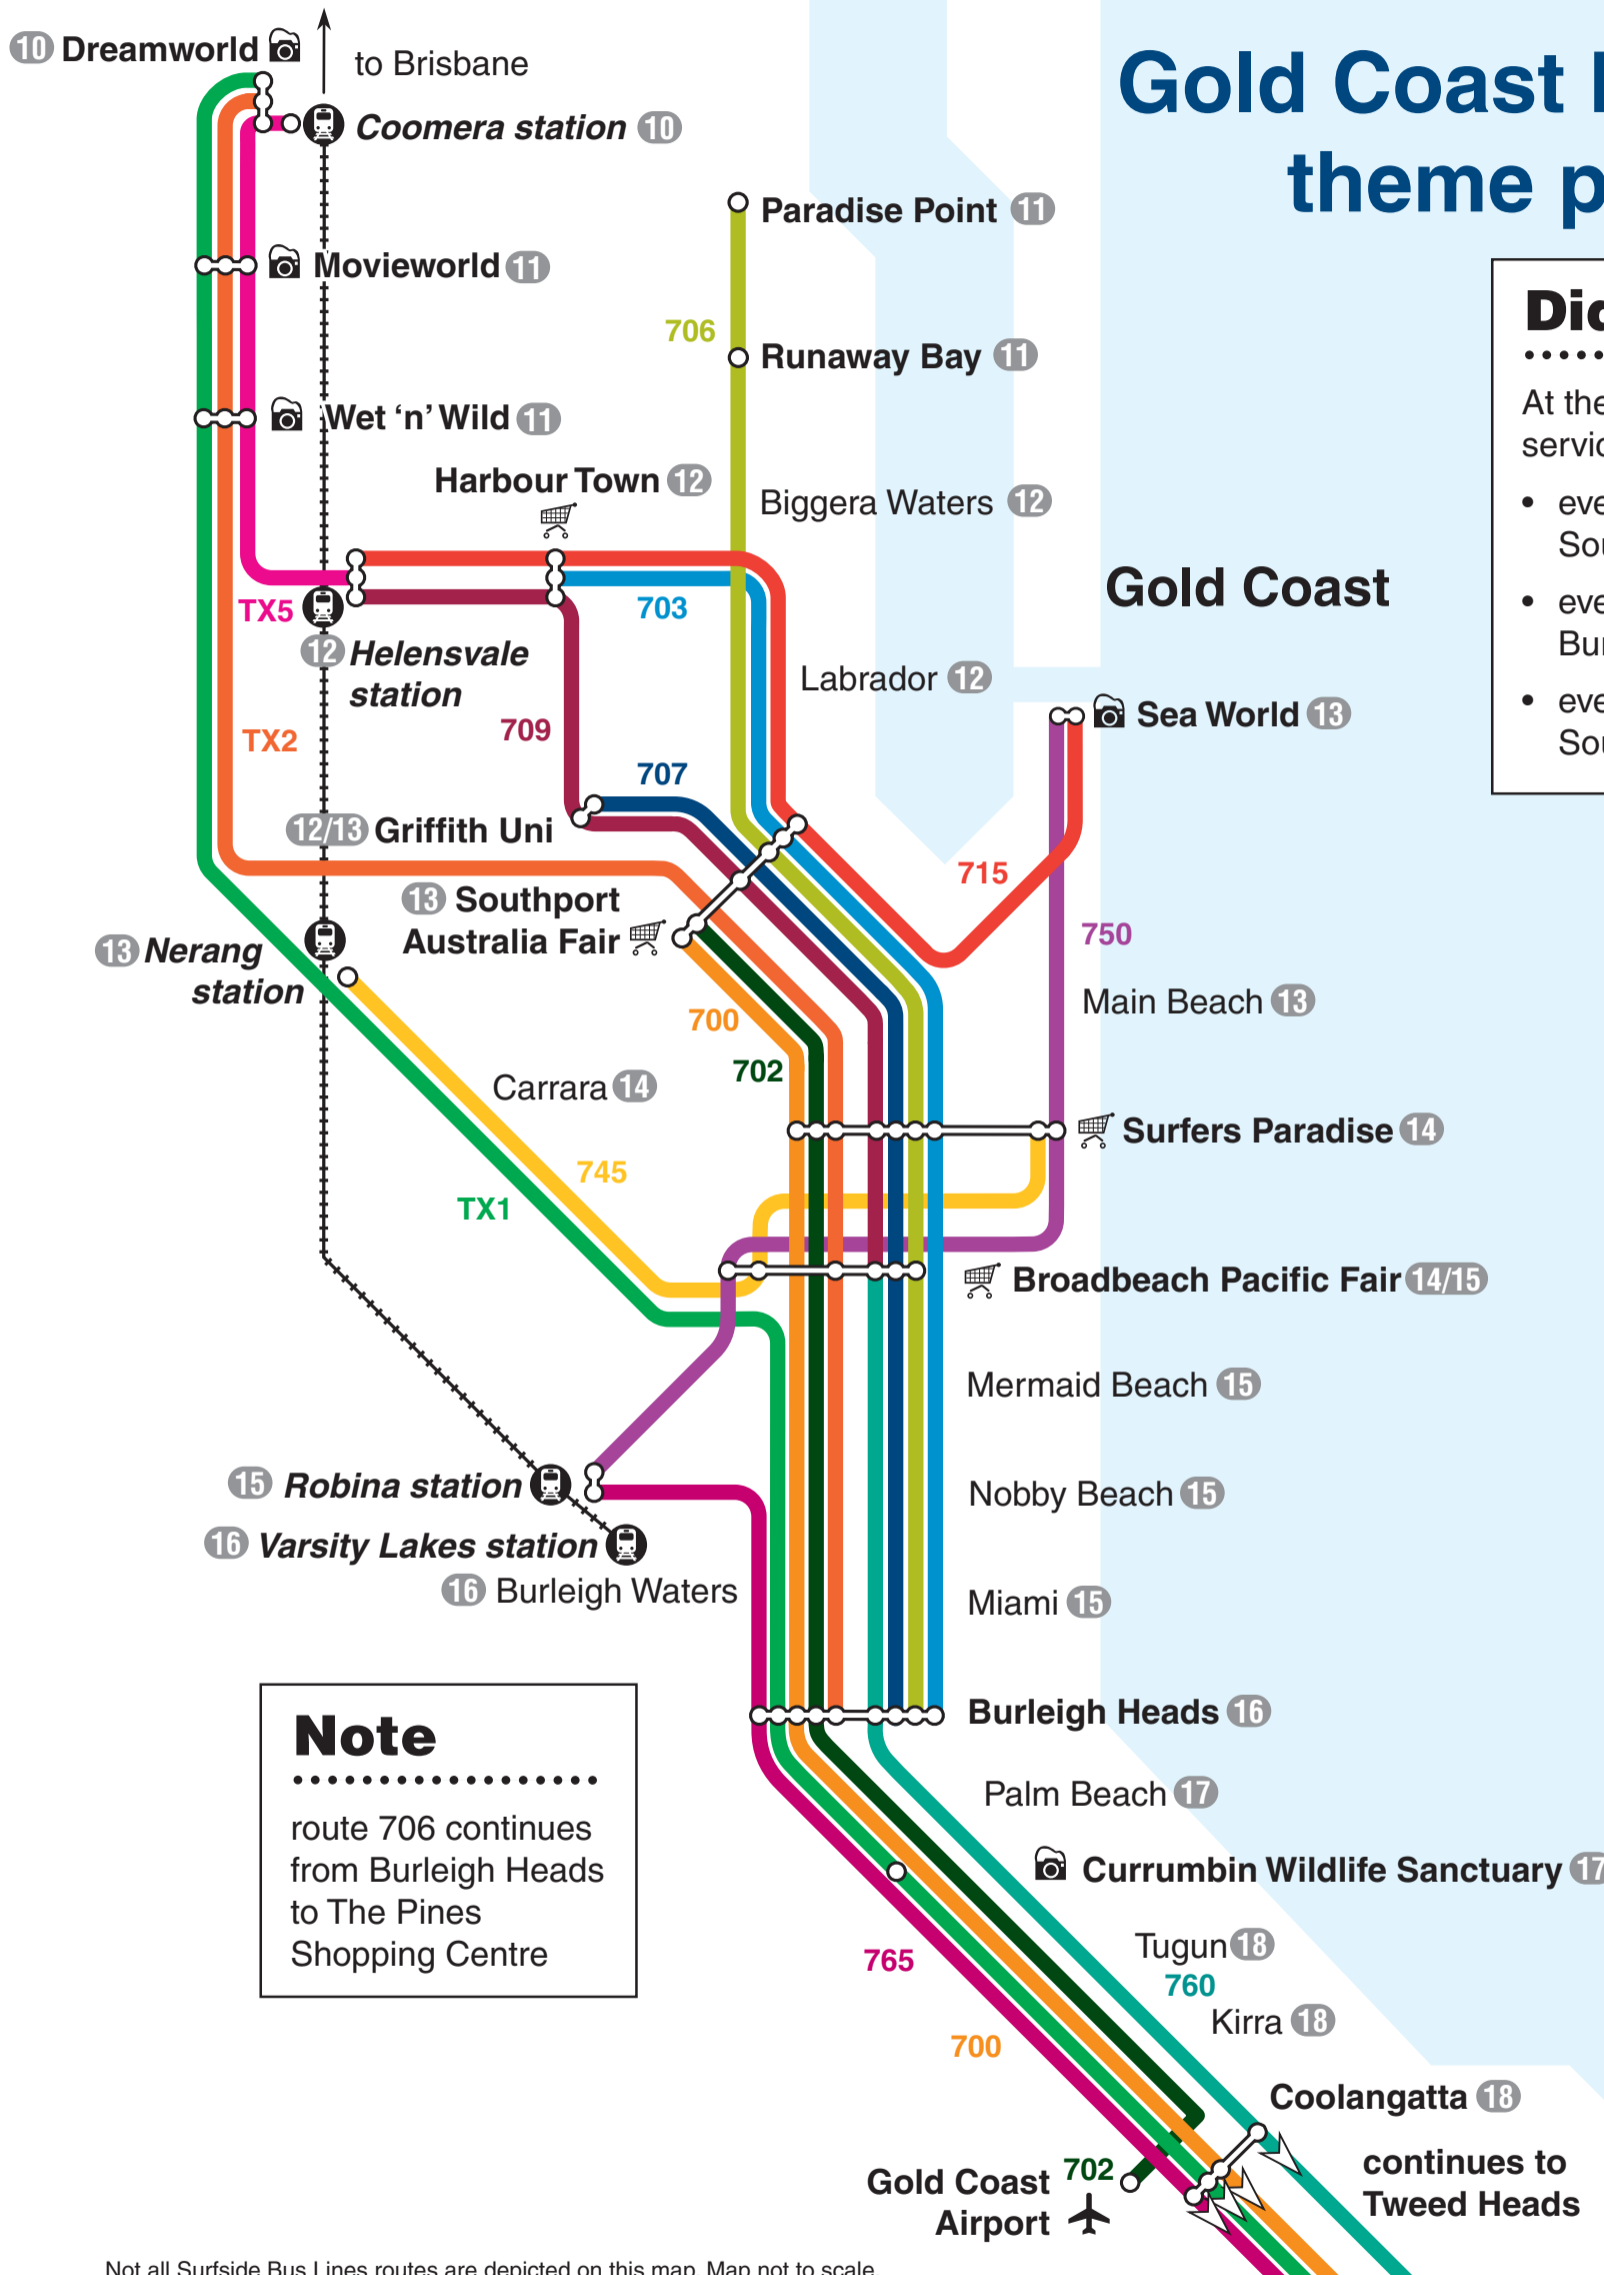

Gold Coast highway and theme park services

Did you know?

At the busiest times of the day services will operate:

- every 5 minutes between Southport and Burleigh Heads
- every 10 minutes between Burleigh Heads and Coolangatta
- every 15 minutes between Southport and Helensvale

Key

- route TX1
- route TX2
- route TX5
- route 700
- route 702
- route 703
- route 706
- route 707
- route 709
- route 715
- route 745
- route 750
- route 760
- route 765
- 13 zone number
- major interchange
- 🚂 train station
- 📷 tourist attraction
- 🛒 shopping centre

Note

..... route 706 continues from Burleigh Heads to The Pines Shopping Centre

Not all Surfside Bus Lines routes are depicted on this map. Map not to scale.