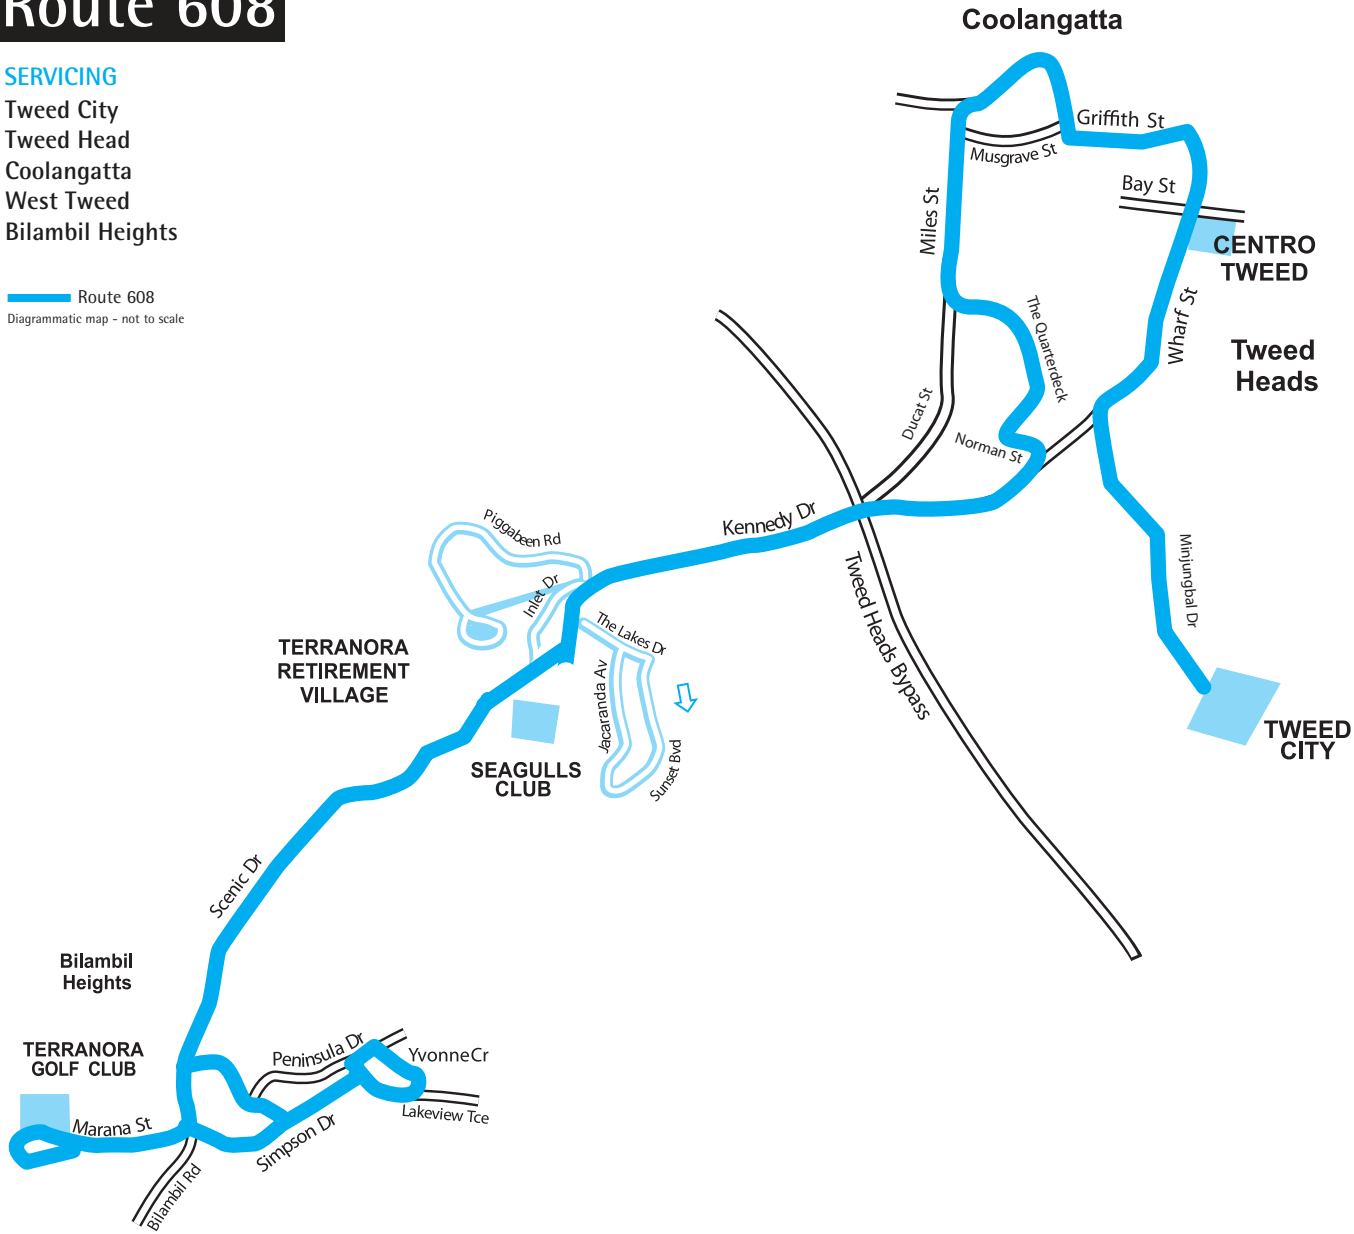

Route 608

SERVICING

Tweed City
Tweed Head
Coolangatta
West Tweed
Bilambil Heights

 Route 608
Diagrammatic map - not to scale

Route 608

Tweed City
Tweed Head
Coolangatta
West Tweed
Bilambil Heights

For timetable information contact:

 **TRANSLink** 
 www.translink.com.au  13 12 30

Effective August 2011

TO TWEED CITY

Monday to Friday

Showing Route Number	608 am	608	608	608	608	608 pm	608	608	608	608
Bilambil Heights - Yvonne Cr	7:24	8:24	9:24	10:24	11:24	12:24	1:24	2:24	3:24	4:24
Terranora Golf	7:28	8:28	9:28	10:28	11:28	12:28	1:28	2:28	3:28	4:28
Scenic Dr - Panorama Plaza shops	7:35	8:35	9:35	10:35	11:35	12:35	1:35	2:35	3:35	4:35
Gollan Dr & Lakes Dr	7:36	8:36	9:36	10:36	11:36	12:36	1:36	2:36	3:36	4:36
West Tweed - Kennedy & Gray	7:41	8:41	9:41	10:41	11:41	12:41	1:41	2:41	3:41	4:41
The Quarterdeck & Mugga Way	7:47	8:47	9:47	10:47	11:47	12:47	1:47	2:47	3:47	4:47
Coolangatta - Griffith St	7:56	8:56	9:56	10:56	11:56	12:56	1:56	2:56	3:56	4:56
Tweed Heads - Tweed Centro	8:01	9:01	10:01	11:01	12:01x	1:01x	2:01x	3:01	4:01	5:01x
Tweed City bus zone	8:12	9:12	10:12	11:12	12:12	1:12	2:12	3:12	4:12	5:12

The Saturday timetable will operate on Easter Saturday.

A limited service will operate on Route 601 between Kingscliff and West Tweed on Christmas Day.

WELCOME ABOARD

Route 608

We have many new customers every year, and some may not be aware of how our service operates. So with our customers in mind, we have listed a few hints that will make your journey easier, more comfortable and safer.