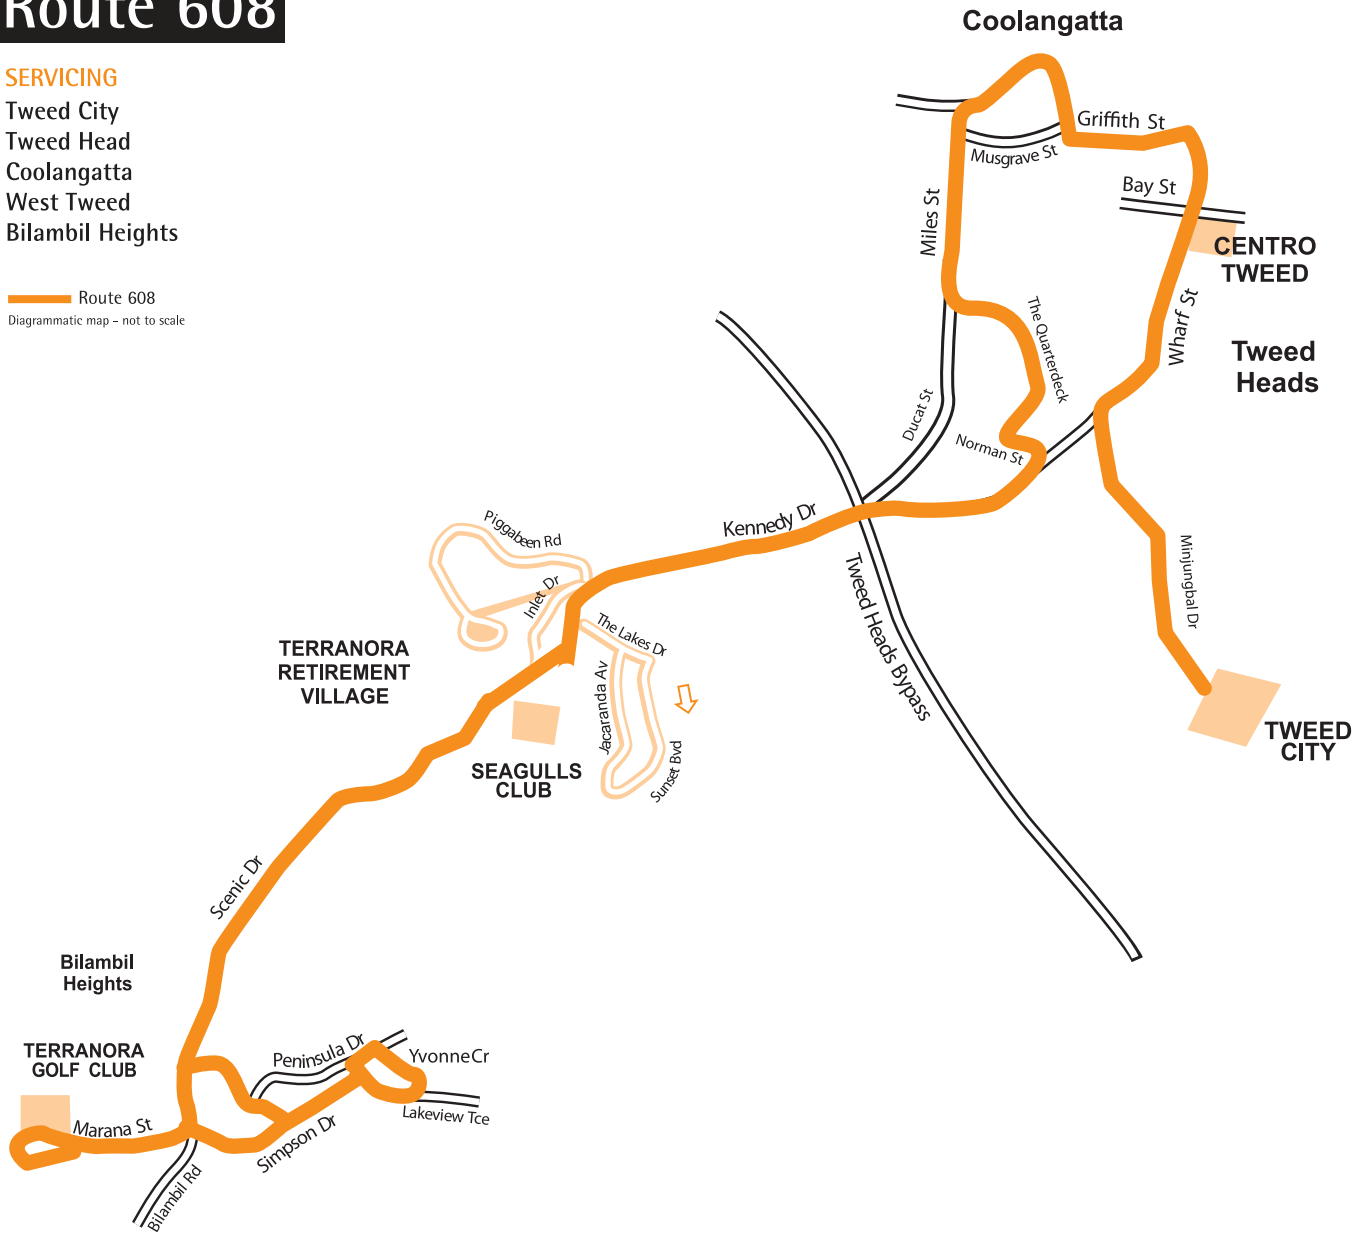

Route 608

SERVICING

Tweed City
Tweed Head
Coolangatta
West Tweed
Bilambil Heights

— Route 608
Diagrammatic map - not to scale

Route 608

Tweed City
Tweed Head
Coolangatta
West Tweed
Bilambil Heights

Effective 30 March 2009