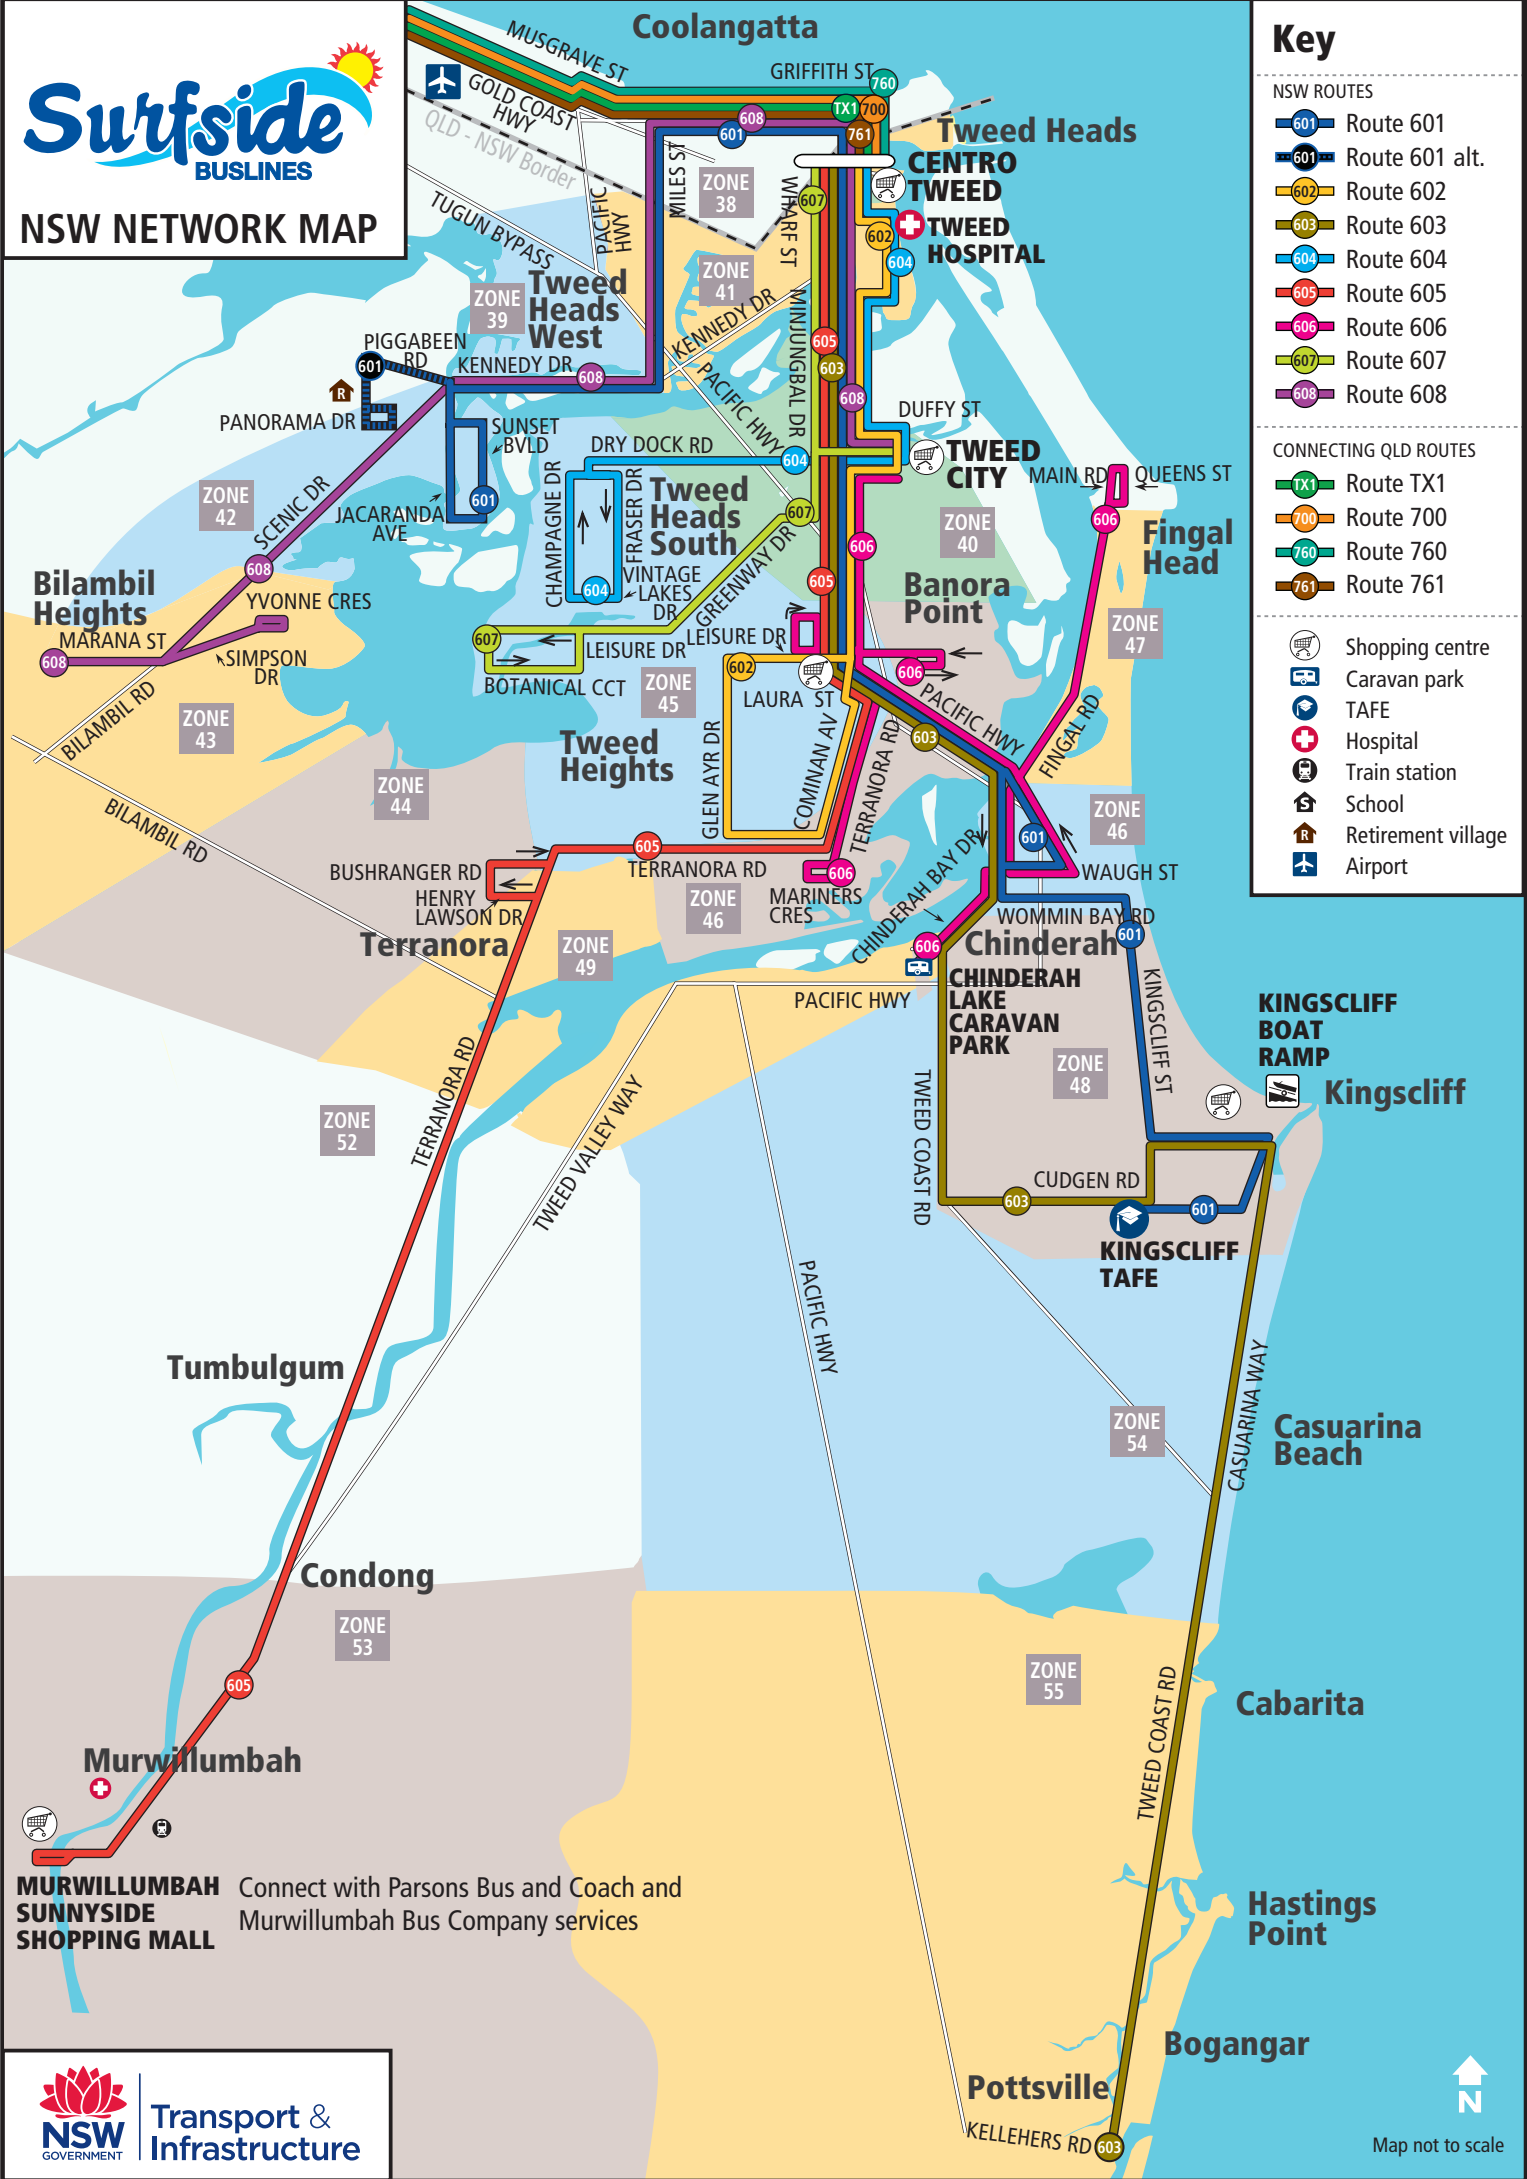

NSW NETWORK MAP

Key

- NSW ROUTES**
- Route 601
 - Route 601 alt.
 - Route 602
 - Route 603
 - Route 604
 - Route 605
 - Route 606
 - Route 607
 - Route 608

- CONNECTING QLD ROUTES**
- Route TX1
 - Route 700
 - Route 760
 - Route 761

- Shopping centre
- Caravan park
- TAFE
- Hospital
- Train station
- School
- Retirement village
- Airport

MURWILLUMBAH SUNNYSIDE SHOPPING MALL Connect with Parsons Bus and Coach and Murwillumbah Bus Company services

Map not to scale