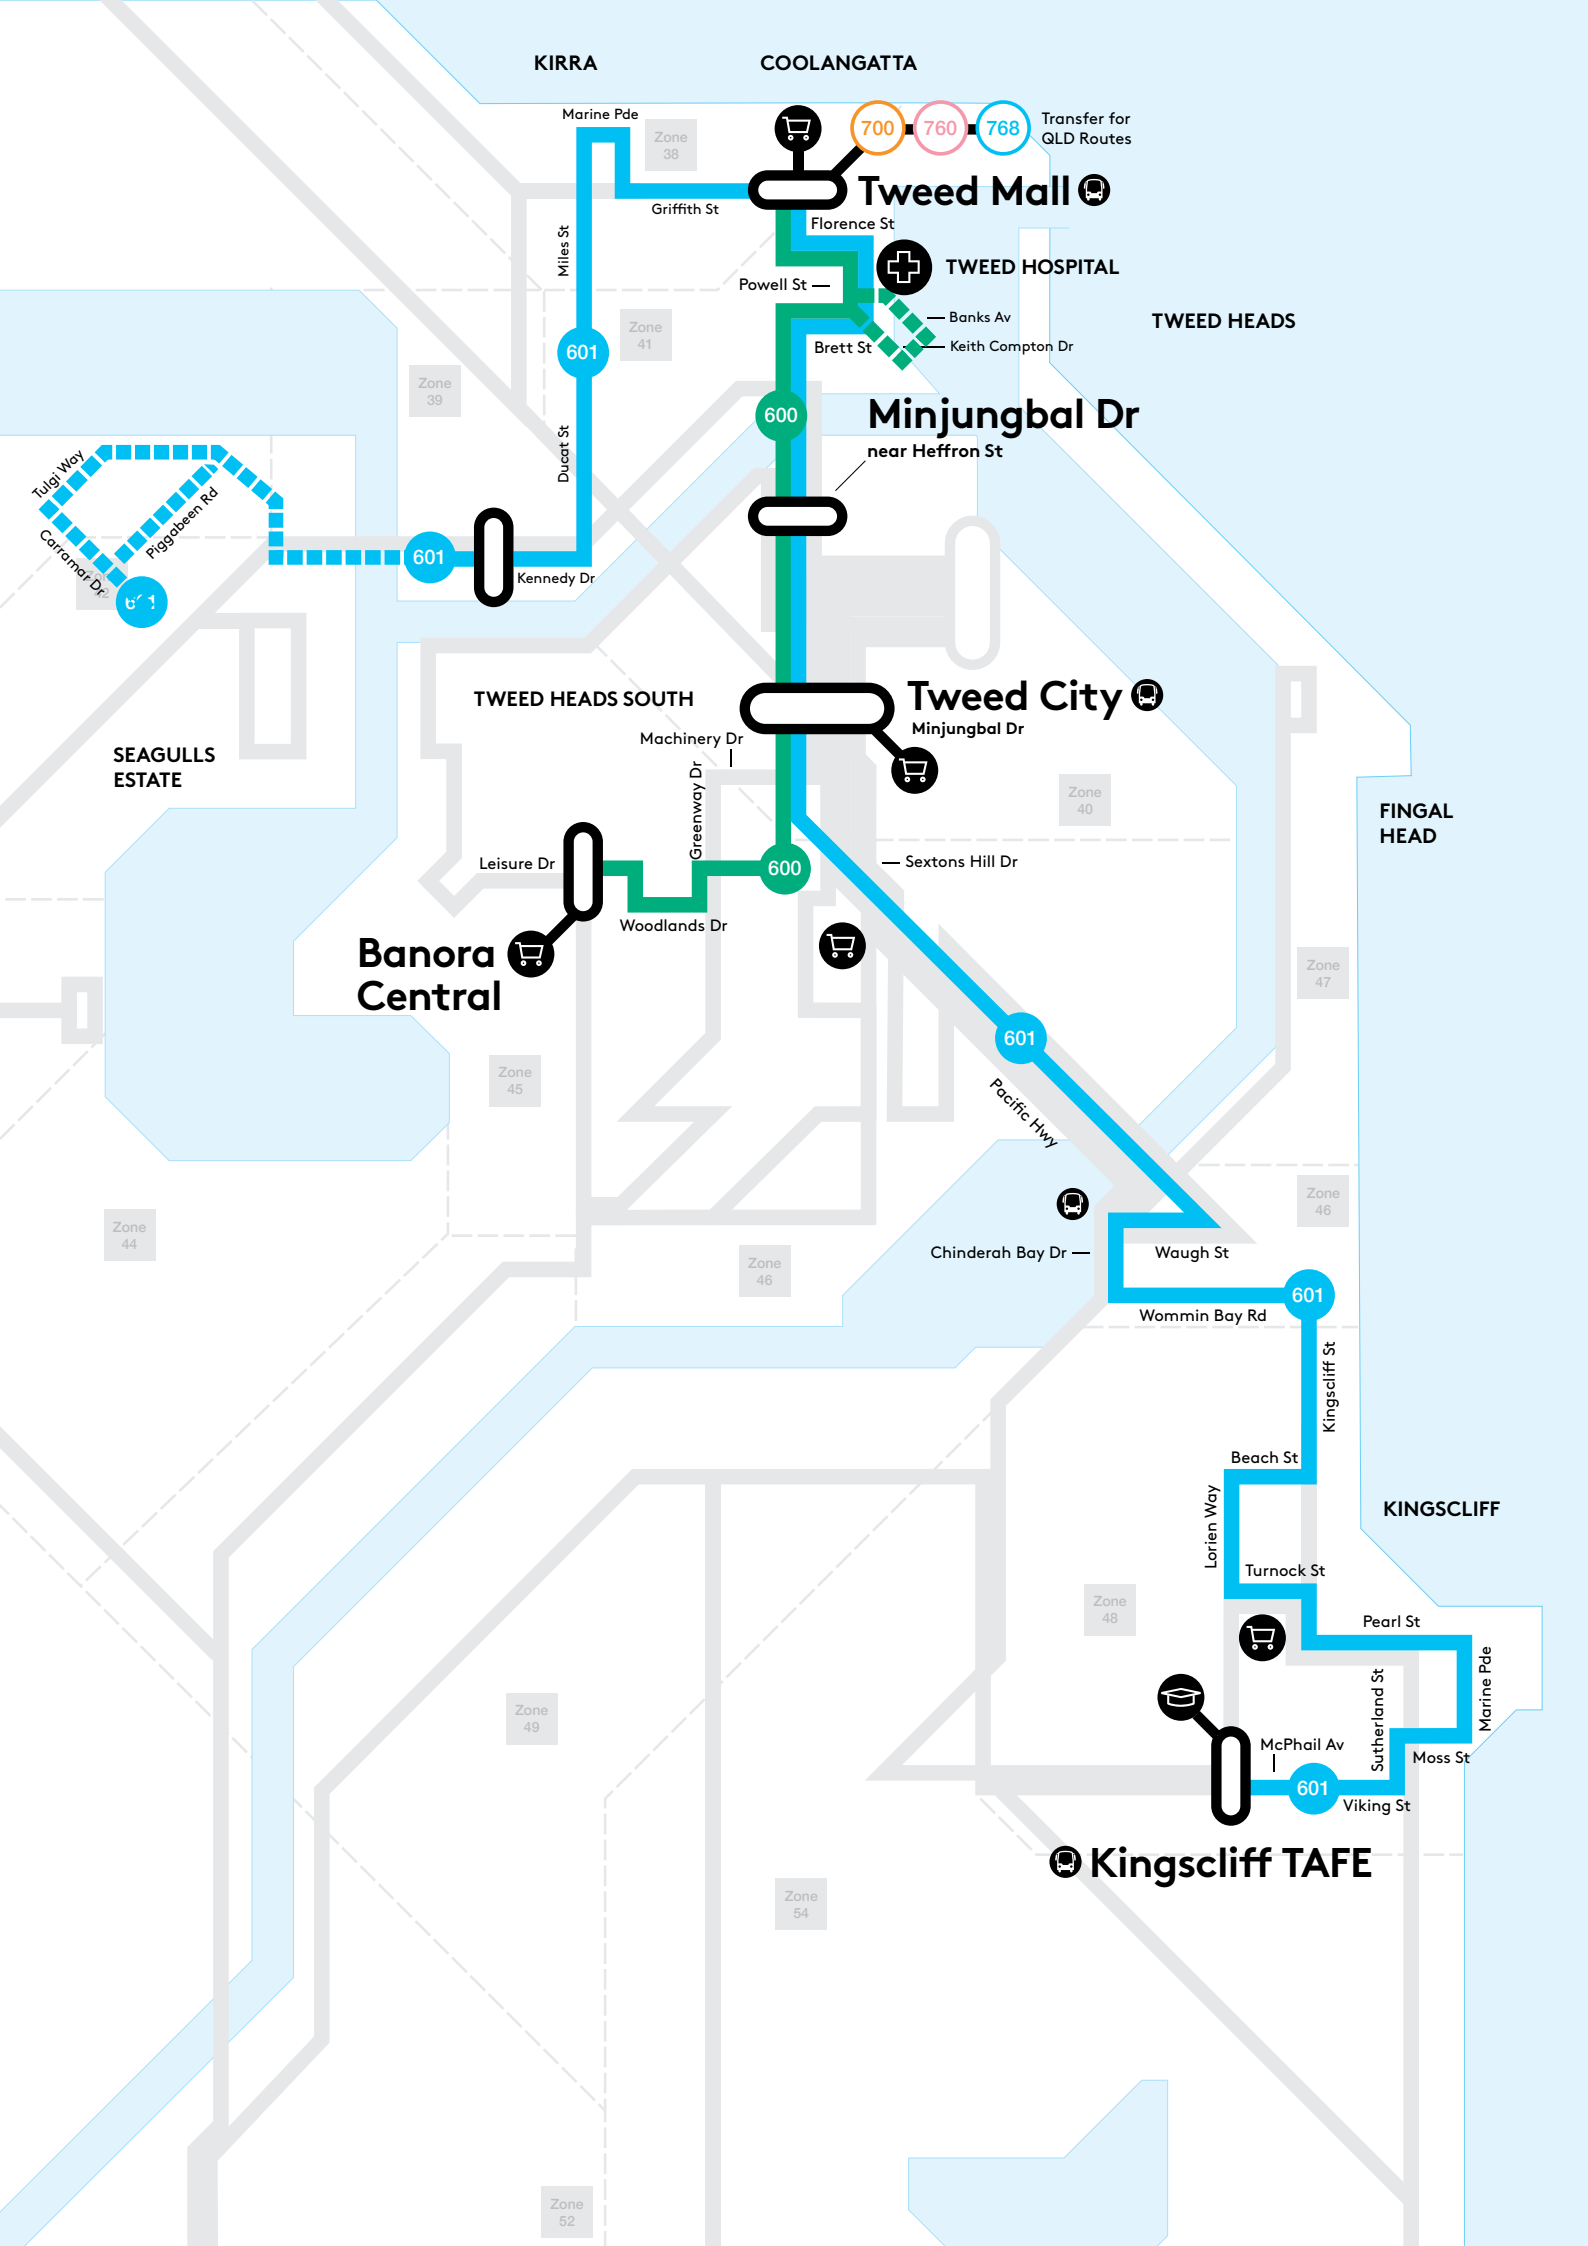

# The Tweed Bus Services

Effective March 2020

**Banora Point to Tweed Mall, via  
Tweed City and The Tweed Hospital**

**Kingscliff to Tweed Heads West  
via Tweed City, The Tweed  
Hospital and Coolangatta**