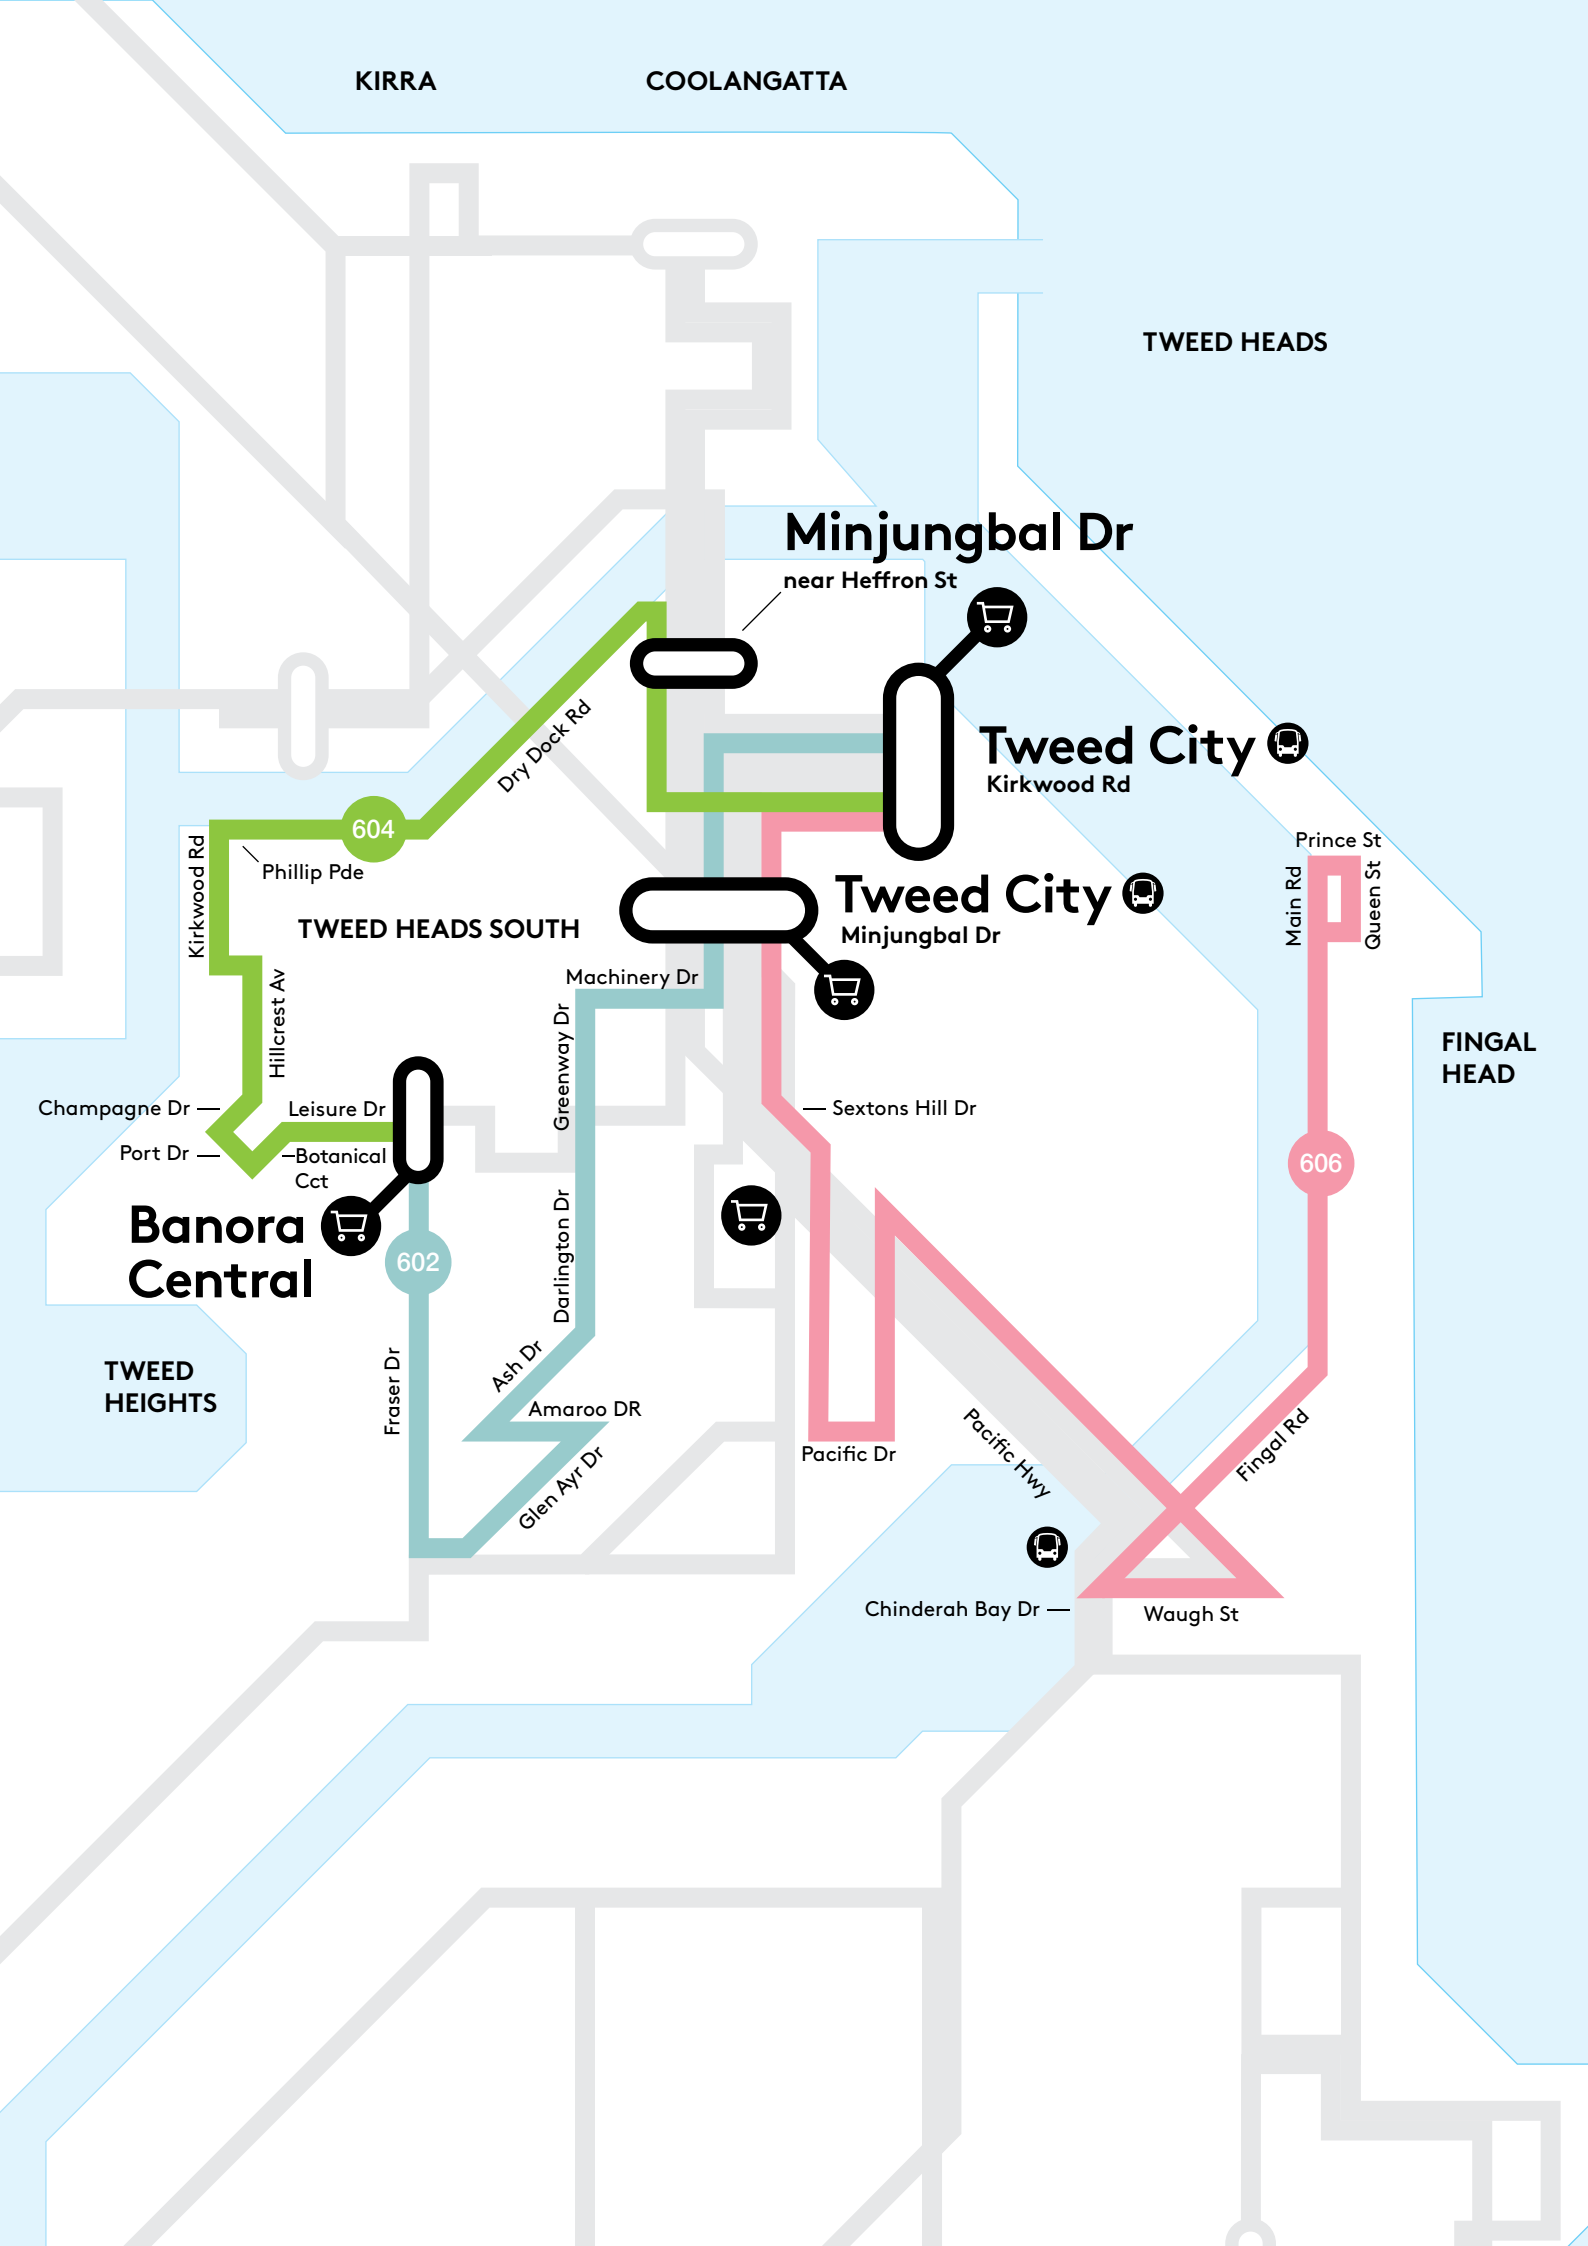

Chinderah Bay Dr

Waugh St

Prince St

Main Rd

Queen St

Dry Dock Rd

Darlington Dr

Monday to Friday – Banora Point to Tweed City

Route	602	602	602	602	602	602	602	602	602	602	602	602
Timing Point	am	am	am	am	am	pm	pm	pm	pm	pm	pm	pm
BANORA POINT - Banora Central shops	7:16	8:16	9:16	10:16	11:16	12:16	1:16	2:16	3:16	4:16	5:16	6:16
Glen Ayr Dr near Ash Dr	7:20	8:20	9:20	10:20	11:20	12:20	1:20	2:20	3:20	4:20	5:20	6:20
TWEED HEIGHTS - Ash Dr near Oakland Pde	7:24	8:24	9:24	10:24	11:24	12:24	1:24	2:24	3:24	4:24	5:24	6:24
Greenway Dr near Corporation Cct	7:28	8:28	9:28	10:28	11:28	12:28	1:28	2:28	3:28	4:28	5:28	6:28
TWEED CITY - Minjungbal Dr 	7:35	8:35	9:35	10:35	11:35	12:35	1:35	2:35	3:35	4:35	5:35	6:35
TWEED CITY - Kirkwood Rd	7:38	8:38	9:38	10:38	11:38	12:38	1:38	2:38	3:38	4:38	5:38	6:38

Monday to Friday – Banora Point to Tweed City

Route	604	604	604	604	604	604	604	604	604	604	604	604	604
Timing Point	am	am	am	am	am	am	pm	pm	pm	pm	pm	pm	pm
BANORA POINT - Banora Central shops	7:03	7:33	8:33	9:33	10:33	11:33	12:33	1:33	2:33	3:33	4:33	5:33	6:33
Hillcrest Ave near Marie St	7:07	7:37	8:37	9:37	10:37	11:37	12:37	1:37	2:37	3:37	4:37	5:37	6:37
SOUTH TWEED - Philp St at Colonial caravan park	7:13	7:43	8:43	9:43	10:43	11:43	12:43	1:43	2:43	3:43	4:43	5:43	6:43
Lloyd St near Faulkner St	7:16	7:46	8:46	9:46	10:46	11:46	12:46	1:46	2:46	3:46	4:46	5:46	6:46
Minjungbal Dr near Heffron St 	7:19	7:49	8:49	9:49	10:49	11:49	12:49	1:49	2:49	3:49	4:49	5:49	6:49
TWEED CITY - Kirkwood Rd	7:22	7:52	8:52	9:52	10:52	11:52	12:52	1:52	2:52	3:52	4:52	5:52	6:52